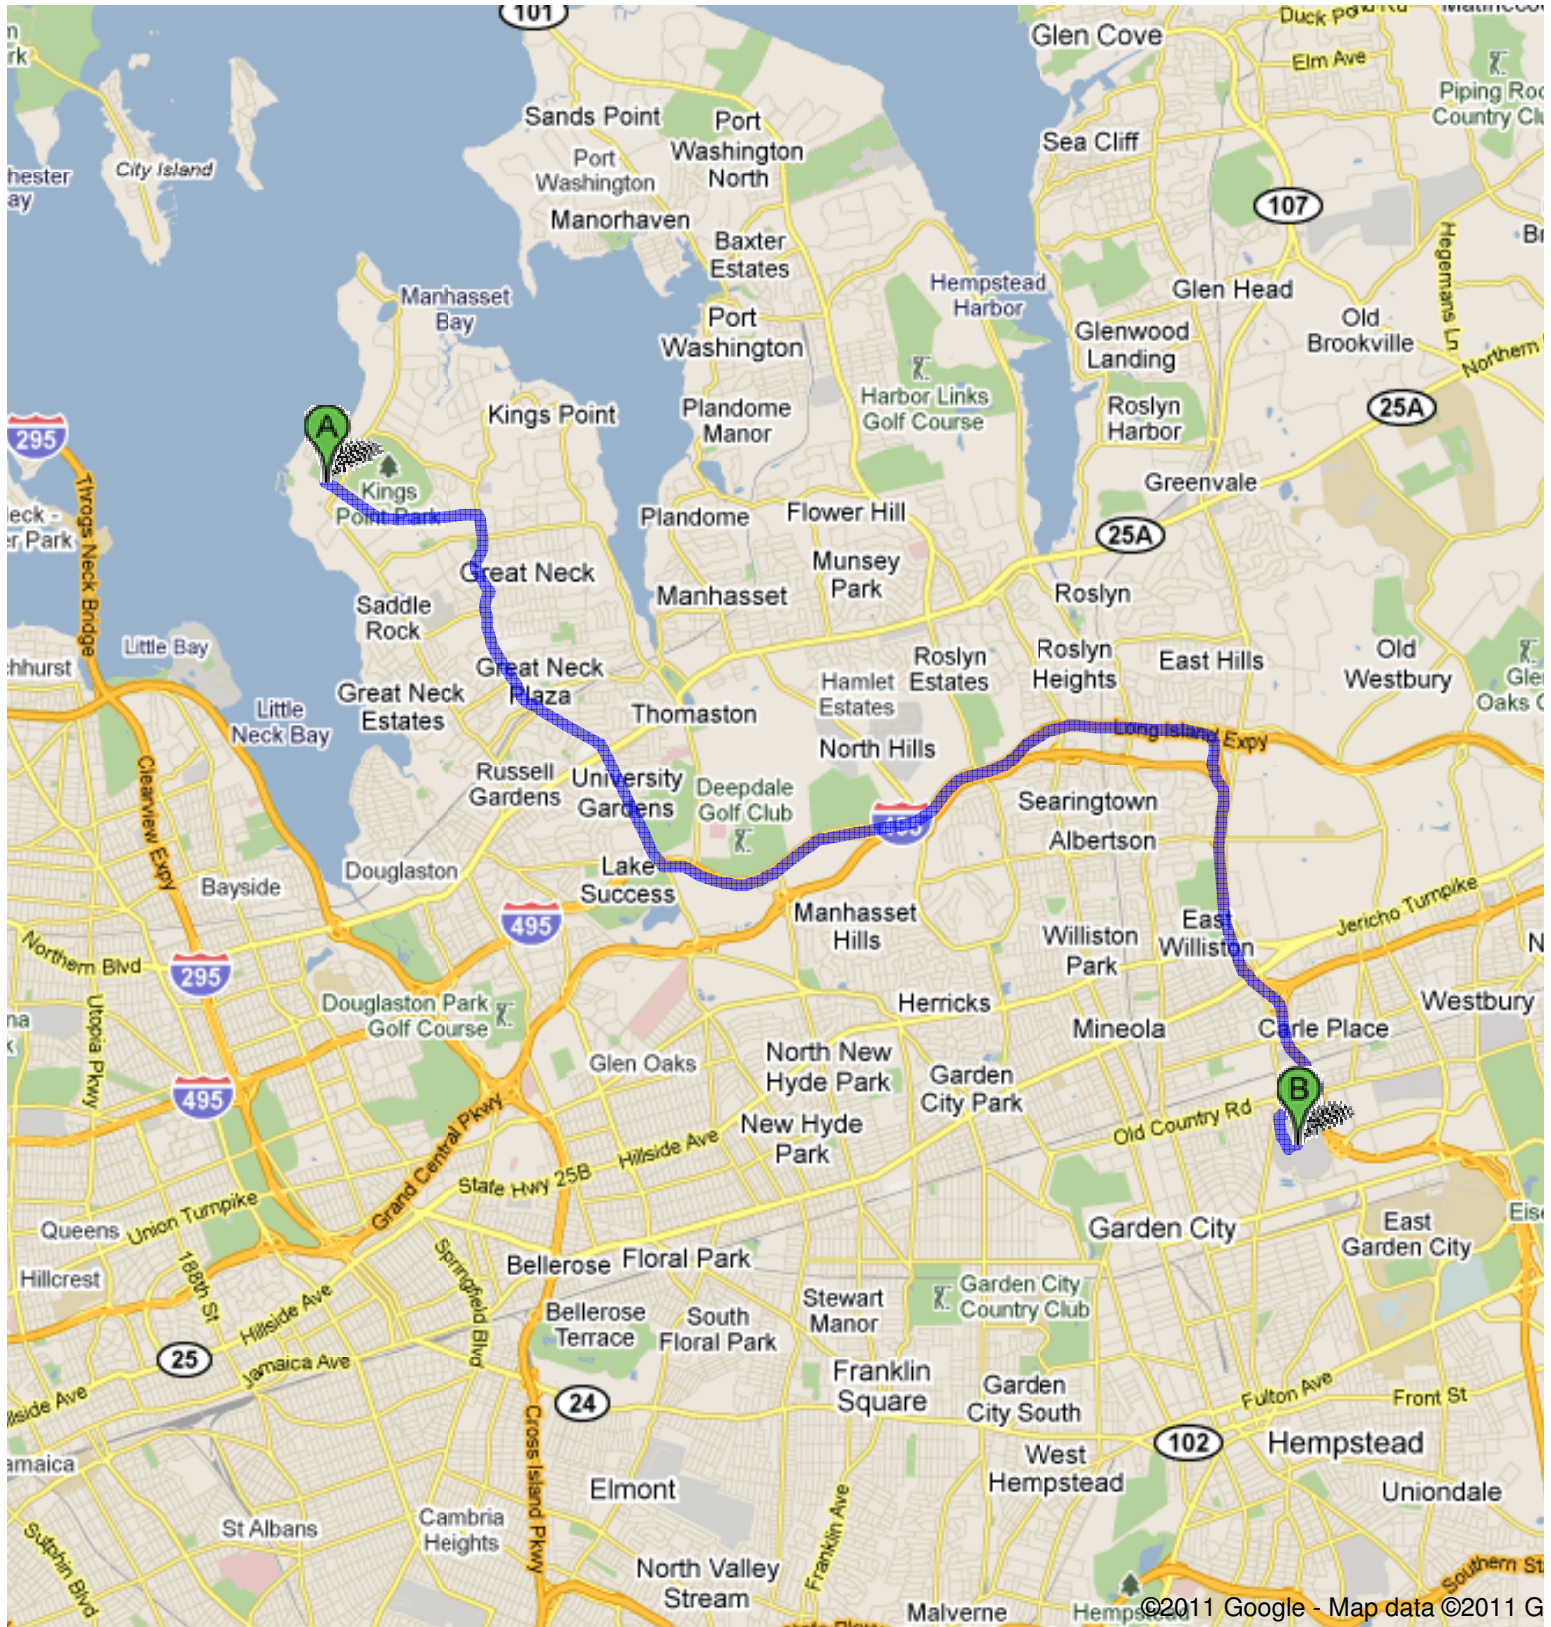

**Directions to Roosevelt Field Shopping Center**

Old Country Road, Garden City, NY - (516) 742-8000

13.0 mi – about 26 mins

**Save trees. Go green!**  
Download Google Maps on your phone at [google.com/gmm](http://google.com/gmm)

 300 Steamboat Rd, Kings Point, NY 11024

1. Head **southeast** on **Steamboat Rd** toward **Stepping Stone Ln**  
About 3 mins go 1.3 mi  
total 1.3 mi
-  2. Turn right onto **Middle Neck Rd**  
About 5 mins go 2.3 mi  
total 3.6 mi
3. Continue onto **Lakeville Rd**  
About 3 mins go 1.0 mi  
total 4.6 mi
-  4. Turn left onto **Horace Harding Expy**  
About 1 min go 0.3 mi  
total 4.9 mi
-  5. Take the ramp on the left onto **I-495 E**  
About 6 mins go 4.0 mi  
total 8.9 mi
-  6. Take exit **38** for **Northern Pkwy E** toward **Hauppauge**  
About 1 min go 0.7 mi  
total 9.6 mi
7. Merge onto **Northern State Pkwy**  
About 2 mins go 1.6 mi  
total 11.2 mi
-  8. Take exit **31A** to merge onto **Meadowbrook State Pkwy S** toward **Jones Beach**  
About 1 min go 0.9 mi  
total 12.1 mi
-  9. Take exit **M1 W** for **Old Country Rd W** toward **Mineola**  
go 0.1 mi  
total 12.3 mi
-  10. Turn right onto **Old Country Rd**  
go 0.1 mi  
total 12.4 mi
-  11. Turn left toward **Ring Rd E**  
About 1 min go 0.1 mi  
total 12.5 mi
-  12. Slight right onto **Ring Rd E**  
About 1 min go 0.4 mi  
total 12.9 mi
-  13. Turn left go 56 ft  
total 12.9 mi
-  14. Turn left go 59 ft  
total 13.0 mi
-  15. Turn right go 394 ft  
total 13.0 mi

 **Roosevelt Field Shopping Center**  
Old Country Road, Garden City, NY - (516) 742-8000

These directions are for planning purposes only. You may find that construction projects, traffic, weather, or other events may cause conditions to differ from the map results, and you should plan your route accordingly. You must obey all signs or notices regarding your route.